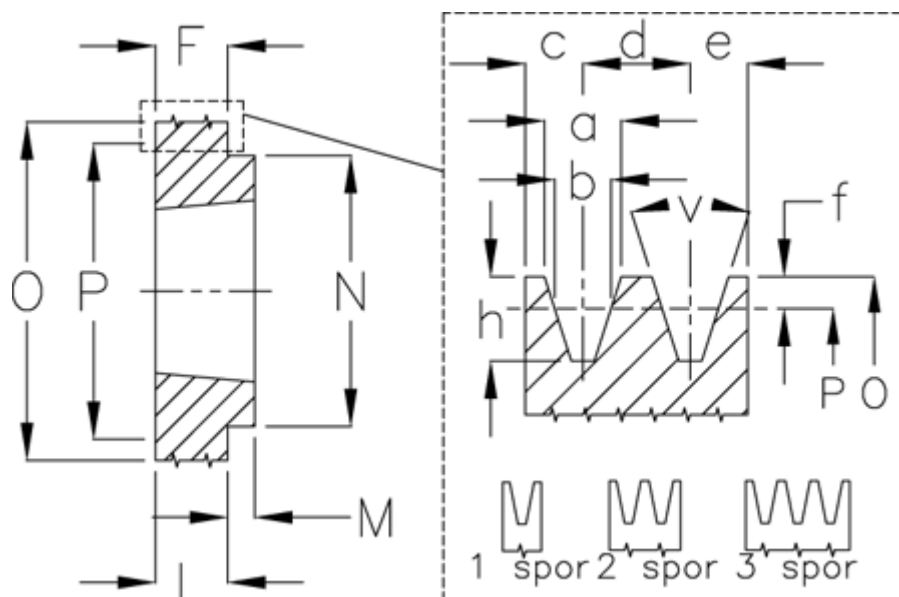

Article number: 604113011201

Description: V-belt pulley SPZ 112/1 TL1610

## Measures

a	= 9.7	For bush	= 1610	P	= 112
b	= 8.5	h	= 11.0	Type	= SPZ
Bush $\zeta$ max	= 42	J	= -	v	= 38 grader
c	= 8.0	L	= 25		
d	= 12.0	m	= 9		
e	= 8.0	N	= 92		
f	= 2.0	Number of ribs	= 1		
F	= 16	O	= 116.0		